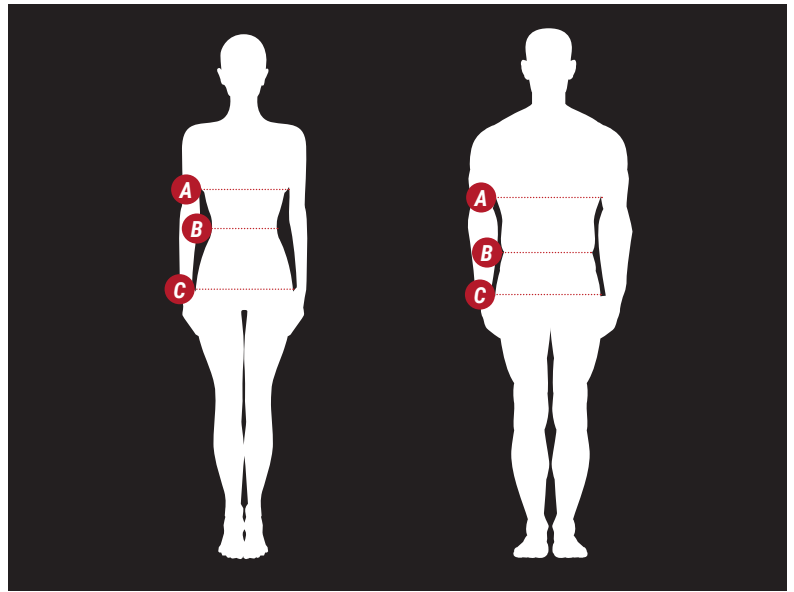

## CHEST

Measured under armpits, over the fullest part of chest.

**B**

## WAIST

Measured around waist at the smallest part, just above the navel.

**C**

## HIPS

Measured around the fullest part of hips, with feet placed together.

## WOMEN

SIZES IN CM	XS / 34	S / 36	M / 38	L / 40	XL / 42	XXL / 44
CHEST	80 - 84	84 - 88	88 - 92	92 - 96	96 - 100	105
WAIST	63 - 67	67 - 71	71 - 75	75 - 79	79 - 83	83 - 87
HIP	88 - 92	92 - 96	96 - 100	100 - 104	104 - 108	108 - 112