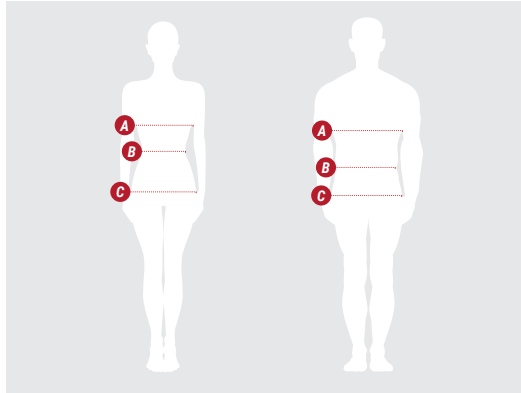

SIZECHART

LIFESTYLE COLLECTION

- A CHEST**
Measured under armpits, over the fullest part of chest.
- B WAIST**
Measured around waist at the smallest part, just above the navel.
- C HIPS**
Measured around the fullest part of hips, with feet placed together.

COLLECTION FALL / WINTER 2019

WOMEN

SIZES IN CM	XS / 34	S / 36	M / 38	L / 40	XL / 42	XXL / 44
CHEST	80 - 84	84 - 88	88 - 92	92 - 96	96 - 100	105
WAIST	63 - 67	67 - 71	71 - 75	75 - 79	79 - 83	83 - 87
HIP	88 - 92	92 - 96	96 - 100	100 - 104	104 - 108	108 - 112

MEN

SIZES IN CM	XS	S	M	L	XL	XXL
CHEST	89 - 93	94 - 98	99 - 103	104 - 108	109 - 114	115 - 120
WAIST	73,5 - 75,5	76 - 78	78,5 - 83	83,5 - 88	91 - 93,5	96,5 - 98,5
HIP	90 - 94	95 - 99	100 - 104	105 - 109	110 - 114	115 - 118

MEN BOARDSHORTS

SIZES IN CM	27	29	30	31	32	33	34	36
WAIST	67,5 - 70	73 - 75,5	76 - 78	78,5 - 80,5	81 - 83	83,5 - 85,5	86 - 88	91,5 - 93,5
HIP	85,5 - 87,5	88 - 92,5	93 - 95	95,5 - 97,5	98 - 100	100,5 - 102,5	103 - 105	106 - 110